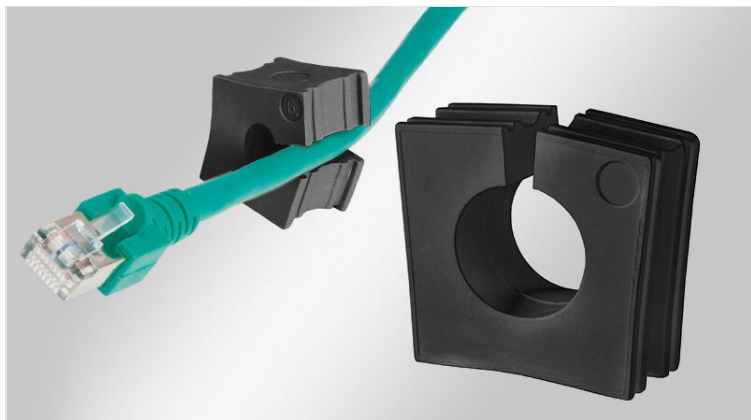

KT | Cable grommets, black

for cable diameters 1 - 35 mm / IP66 / IP68

IP54

IP55

IP64

IP65

IP66

IP67

IP68

RINA

ECOLAB certified

RoHS compliant

Made in Germany

Cable grommets KT small are used with the following cable entry components:

- [KEL cable entry frames](#)
- [KVT split cable glands](#)

Black KT grommets have an increased chemical resistance, e.g. against aggressive oils, coolants etc.

In combination with [KEL-ER cable entry frames](#) and [KVT-ER cable glands](#) the KT single-hole grommets enable a sealing of the cables with up to IP66 / IP68.

The model range KT small is designed for cable diameters from 1 to 17 mm. Cable grommets KT large accept a wide range of cable diameters from 13 to 35 mm.

When installing the small grommets in multiple rows, the flat sides should be facing each other. This allows the flat sides to match up and provide a secure seal.

Specifications

IP rating (EN 60529)	IP54, IP55, IP64, IP65, IP66, IP67, IP68
Material	Elastomer
Flame class	UL94-HB
Operating temperature	-30 C° to 90 C°
Properties	higher chemical resistance